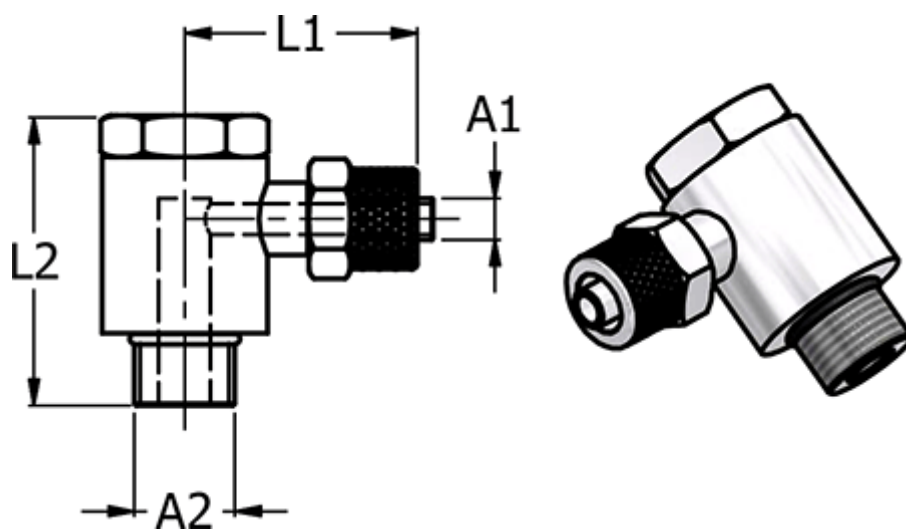

Article number: 586136056

Description: Push-on fitting 13.605-6, metal M5/Ø6/4
Banjovinkel

Measures

= -	NV	= 8
= -	Thread A2 = M5	
= -		
= -		
= -		

Hose diameter A1 = 6/4

L1 = 20.5

L2 = 18.0